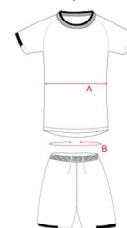

KIT BOLT

DESCRIZIONE / Description

Kit manica corta con trama stampata in sublimatico/
Short sleeve kit with sublimated print.

COMPOSIZIONE / Composition

100% Poliestere/ 100% Polyester

TAGLIE / Sizes

3XS - 2XS - XS - S - M - L - XL - 2XL - 3XL

FITTING SLIM FIT

SCHEMA / Scheme

TAGLIE SIZES	3XS	2XS	XS	S	M	L	XL	2XL	3XL
A - CIRCONFERENZA TORACE A - CHEST MEASUREMENT	36 cm	38 cm	42 cm	44 cm	50 cm	52 cm	54 cm	56 cm	58 cm
B - CIRCONFERENZA VITA B - WAIST MEASUREMENT	27 cm	29 cm	31 cm	32 cm	36 cm	38 cm	40 cm	42 cm	44 cm