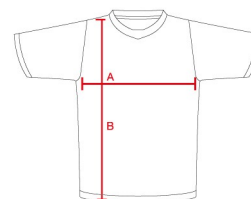

SCHEMA / Scheme

COLORI / Colors

PERSONALIZZAZIONI / Customizations

RICAMO
embroidery

TRANSFER
transfer

SERIGRAFIA
serigraphy