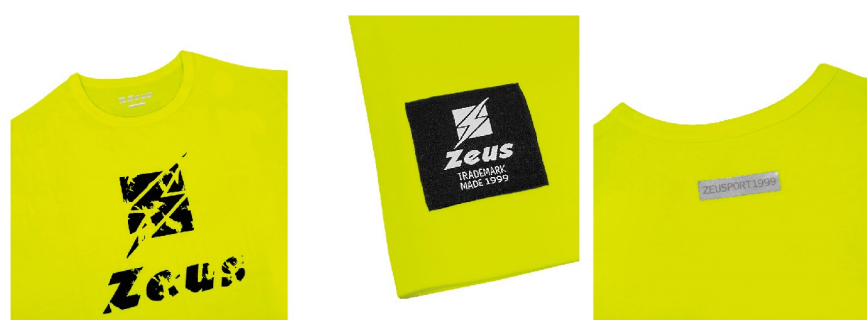

T-SHIRT SQUARE

DESCRIZIONE / Description

T-shirt in cotone. Logo Zeus stampato. / T-shirt in cotton with printed zeus logo.

COMPOSIZIONE / Composition

100% Cotone / 100% Cotton

TAGLIE / Sizes

XS - S - M - L - XL - 2XL - 3XL

FITTING STANDARD

IMBALLO / Packing

busta
polybag

scatola
carton box

1 pz
1 pcs

50 pz
50 pcs

TAGLIE SIZES	XS	S	M	L	XL	2XL	3XL
A - SEMICIRCONFERENZA TORACE A - HALF-CHEST MEASUREMENT	48 cm	50 cm	52 cm	54 cm	56 cm	58 cm	60 cm
B - LUNGHEZZA FRONTALE B - BODY LENGTH FRONT	69 cm	70 cm	72 cm	73,5 cm	75 cm	76,5 cm	78 cm

SCHEMA / Scheme

COLORI / Colors

BIANCO
white

NERO
black

ROYAL
royal

VERDE MILITARE
military green

ROSSO
red

BLU
blue