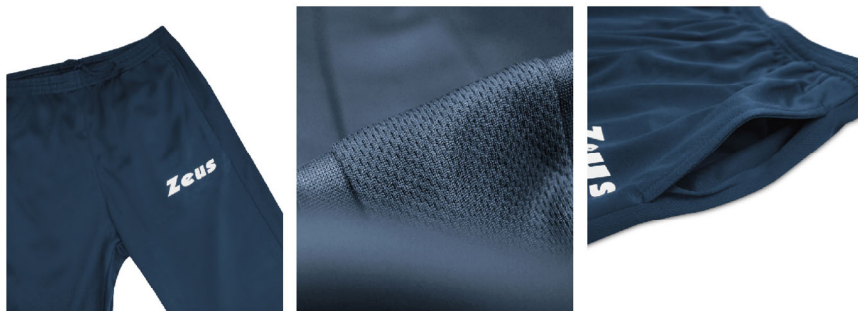

### DESCRIZIONE / Description

Pantalone in poliestere con logo Zeus stampato, tasche laterali ed inserti in mesh /  
Pants in polyester with printed Zeus logo, side pockets and mesh inserts.

### TAGLIE / Sizes

YS - 3XS - 2XS - XS - S  
M - L - XL - 2XL - 3XL - 4XL

### COLORI / Colors

BLU  
blue

NERO  
black