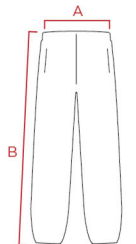

### DESCRIZIONE / Description

Pantalone in poliestere con logo Zeus stampato, tasche laterali ed inserti in mesh /  
Pants in polyester with printed Zeus logo, side pockets and mesh inserts.

### TAGLIE / Sizes

YS - 3XS - 2XS - XS - S  
M - L - XL - 2XL - 3XL - 4XL

### SCHEMA / Scheme

| TAGLIE<br>SIZES                                    | YS    | 3XS   | 2XS   | XS    | S     | M      | L      | XL     | 2XL    | 3XL    | 4XL    |
|--|-------|-------|-------|-------|-------|--------|--------|--------|--------|--------|--------|
| <b>A - GIROVITA RILASSATO</b><br>A - RELAXED WAIST | 26 cm | 28 cm | 30 cm | 32 cm | 33 cm | 37 cm  | 39 cm  | 41 cm  | 43 cm  | 45 cm  | 47 cm  |
| <b>B - LUNGHEZZA TOTALE</b><br>B - TOTAL LENGHT    | 66 cm | 74 cm | 82 cm | 94 cm | 99 cm | 102 cm | 104 cm | 106 cm | 109 cm | 113 cm | 115 cm |